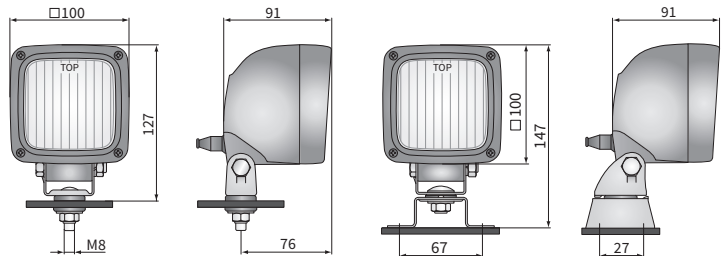

## TECHNICAL DATA / FEATURES

- dimensions: 100x100x91
- light functions: fog light
- function markings: B
- reference mark: -
- source of light: H3
- maximum power: 70W
- nominal voltage: 12V-24V DC
- optics: standard
- IP rating: IP66, IP69K
- housing's material: plastic
- housing's colour: black
- lens' material: glass
- lens' colour: clear
- mounting: M8, omega
- built-in connectors: AMP Faston 250
- other (optional): shock absorber

## ADDITIONAL INFORMATION

Mounting: factory prepared places, built-in to vehicle's recess, as a freestanding on the body work. They can be installed in any position (standing, hanging, on side).

It is possible to install needed connectors on wire (on request).

Useful parts while installing:

- AMP Faston 250 plug 2-pin - cat. No. A.07138
- AMP SuperSeal 1,5 plug 2-pin - cat. No. A.07137
- deutsch plug DT06-2S 2-pin - cat. No. A.07135

## DIMENSIONS

Cat. number	Hella Catal. No.	Homologation code	IP rating		Accessories				Bracket		Side			Connectors		Cap / Pin	Packaging / pc	carton box
			IP66	IP69K	bulb H3 12V	bulb H3 24V	shock absorber	hermetic grommet	M8	omega	right	left	AMP Faston 250	Deutsch DT	AMP SuperSeal 1,5			
<b>HK1.42300</b>		052	✓	✓					✓		✓	✓	✓	✓		2	1	
<b>HK1.42301</b>		052	✓	✓	✓				✓		✓	✓	✓	✓		2	1	
HK1.42304	2ZR 997 506-391	052	✓	✓		✓			✓		✓	✓	✓	✓		2	1	
<b>HK1.42302</b>		052	✓	✓					✓	✓	✓	✓	✓	✓		2	1	
HK1.42303		052	✓	✓	✓				✓	✓	✓	✓	✓	✓		2	1	
HK1.42320		052	✓	✓			✓		✓	✓	✓	✓	✓	✓		2	1	
HK1.42321		052	✓	✓	✓		✓		✓	✓	✓	✓	✓	✓		2	1	
HK1.42322		052	✓	✓		✓	✓		✓	✓	✓	✓	✓	✓		2	1	
HK1.42310		052	✓				✓	✓	✓	✓	✓	✓	✓	✓		2	1	