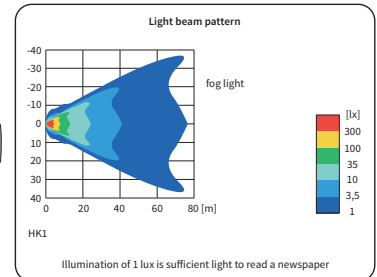

DIMENSIONS