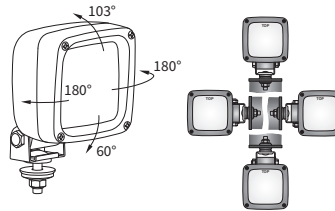

## TECHNICAL DATA / FEATURES

- dimensions: 100x100x91
- light functions: fog light
- function markings: B
- reference mark: -
- source of light: H3
- maximum power: 70W
- nominal voltage: 12V-24V DC
- optics: standard
- IP rating: IP66, IP69K
- housing's material: plastic
- housing's colour: black
- lens' material: glass
- lens' colour: clear
- mounting: M8, omega
- built-in connectors: AMP Faston 250
- other (optional): shock absorber

## ADDITIONAL INFORMATION

Mounting: factory prepared places, built-in to vehicle's recess, as a freestanding on the body work. They can be installed in any position (standing, hanging, on side).

It is possible to install needed connectors on wire (on request).

Useful parts while installing:

- AMP Faston 250 plug 2-pin - cat. No. A.07138
- AMP SuperSeal 1,5 plug 2-pin - cat. No. A.07137
- deutsch plug DT06-2S 2-pin - cat. No. A.07135

## DIMENSIONS

Cat. number	Hella Catal. No.	Homologation code	IP rating		Accessories				Bracket		Side			Connectors		Cap / Pin	Packaging / pc	carton box
			IP66	IP69K	bulb H3 12V	bulb H3 24V	shock absorber	hermetic grommet	M8	omega	right	left	AMP Faston 250	Deutsch DT	AMP SuperSeal 1,5			
<b>HK1.42300</b>		052	✓	✓					✓		✓	✓	✓	✓		2	1	
<b>HK1.42301</b>		052	✓	✓	✓				✓		✓	✓	✓	✓		2	1	
HK1.42304	2ZR 997 506-391	052	✓	✓		✓			✓		✓	✓	✓	✓		2	1	
<b>HK1.42302</b>		052	✓	✓					✓	✓	✓	✓	✓	✓		2	1	
HK1.42303		052	✓	✓	✓				✓	✓	✓	✓	✓	✓		2	1	
HK1.42320		052	✓	✓			✓		✓	✓	✓	✓	✓	✓		2	1	
HK1.42321		052	✓	✓	✓		✓		✓	✓	✓	✓	✓	✓		2	1	
HK1.42322		052	✓	✓		✓	✓		✓	✓	✓	✓	✓	✓		2	1	
HK1.42310		052	✓				✓	✓	✓	✓	✓	✓	✓	✓		2	1	