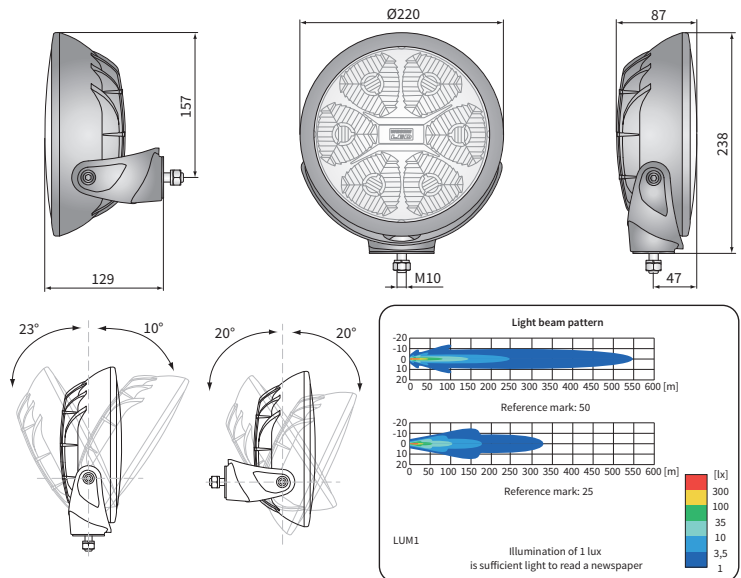

TECHNICAL DATA / FEATURES

- dimensions: $\phi 220 \times 87$
- light functions: driving, parking
- function markings: HR, A
- maximum power: 27W, 3W
- nominal voltage: 12V-24V DC
- permissible power supply voltage: 10.5V-30V DC
- reference mark: 50, 25
- source of light: 6 x LED
- IP rating: IP67, IP69K
- work temperature: $-40^{\circ}\text{C} - +80^{\circ}\text{C}$
- housing's material: aluminium
- housing's colour: black, chrome-plated
- lens' material: glass
- built-in connectors: -
- other: protection:
 - against overheating
 - against reverse polarisation
- screws made of Inox steel

DIMENSIONS

Cat. number	Hella Catal. No.	Homologation code	Light functions		Position light colour		Reference mark		IP rating		housing		Accessories		Connectors			
			driving	parking	clear	orange	50	25	IP67	IP69K	black	chrome-plated	LED module 12V-24V	light cover	chrome-plated frame	black frame	cable 0,5 m	stabilizer hole
LUM1.50800	1F8 011 002-001	084	✓	✓	✓		✓		✓	✓	✓	✓	✓	✓	✓	AMP Faston 250	Deutsch DT	AMP SuperSeal 1,5
LUM1.50804	1F8 011 002-001	084	✓	✓	✓		✓		✓	✓	✓	✓	✓	✓	✓			
LUM1.50880		084	✓	✓	✓	✓	✓		✓	✓	✓	✓	✓	✓	✓			
LUM1.50805	1F8 011 002-001	084	✓	✓	✓		✓		✓	✓	✓	✓	✓	✓	✓			
LUM1.50806	1F8 011 002-001	084	✓	✓	✓		✓		✓	✓	✓	✓	✓	✓	✓			
LUM1.50810		084	✓	✓	✓		✓		✓	✓	✓	✓	✓	✓	✓			
LUM1.50850		087	✓	✓	✓			✓	✓	✓	✓	✓	✓	✓	✓			
LUM1.50853		087	✓	✓	✓			✓	✓	✓	✓	✓	✓	✓	✓			
LUM1.50854		087	✓	✓	✓			✓	✓	✓	✓	✓	✓	✓	✓			
LUM1.50855		087	✓	✓	✓			✓	✓	✓	✓	✓	✓	✓	✓			
LUM1.50860		087	✓	✓	✓			✓	✓	✓	✓	✓	✓	✓	✓			