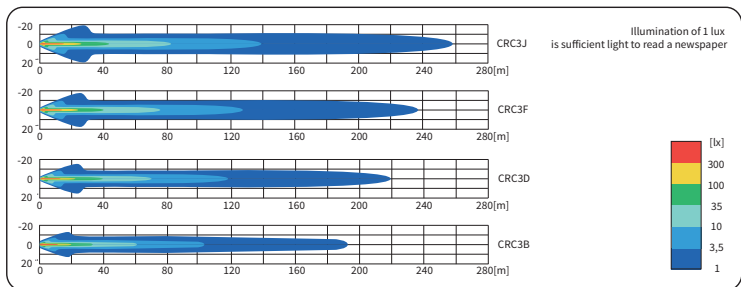

TECHNICAL DATA / FEATURES

- dimensions: $\phi 117 \times 74$
- luminous flux of the LED module: 3000 lm, 2500 lm, 2000 lm, 1500 lm
- luminous flux of the lamp: 2400 lm, 2000 lm, 1600 lm, 1200 lm
- maximum power: 30W, 29W, 25W, 24W
- nominal voltage: 12V-24V DC
- permissible power supply voltage: 10.5V-30V DC
- source of light: 6 x LED
- colour temperature: 5000-7000K
- light distribution angle: 4°
- IP rating: IP67, IP69K
- work temperature: -40°C - +80°C
- housing's material: aluminium/plastic
- lens' material: plastic
- built-in connectors: Deutsch DT, AMP Faston 250
- other: protection:
 - against overheating
 - against reverse polarisation
- bracket made of Inox steel

DIMENSIONS

Cat. number	Luminous flux				IP rating	IP67	IP69K	Accessories	LED module 12V-24V/ handle	cable 0.5 m	cable 4 m	cable 8 m	switch	cigarette lighter plug	Mounting method	any	installed vertically up	rear	Bracket	neodymium magn.	CAR1	CAR3	grip	M8	Connectors	AMP Faston 250	Deutsch DT	AMP SuperSeal 1,5	Cap / Pin	
	3000 lm	2500 lm	2000 lm	1500 lm																										
CRC3J.57096	✓				✓	✓		✓	✓					✓	✓															
CRC3J.57090	✓				✓	✓		✓	✓					✓	✓															
CRC3F.50495		✓			✓	✓		✓	✓					✓	✓								✓							
CRC3F.50496		✓			✓	✓		✓	✓					✓	✓															
CRC3F.50497		✓			✓	✓		✓	✓					✓	✓											✓			2	
CRC3F.50441		✓			✓	✓		✓	✓					✓	✓										✓			2		
CRC3F.50440		✓			✓	✓		✓	✓					✓	✓										✓			2		
CRC3F.50489		✓			✓	✓		✓	✓	✓				✓	✓															
CRC3F.50425		✓			✓	✓		✓	✓	✓				✓	✓															
CRC3F.50429		✓			✓	✓		✓	✓					✓	✓										✓			2		
CRC3D.50294			✓		✓	✓		✓	✓					✓	✓															
CRC3D.50295			✓		✓	✓		✓	✓					✓	✓															
CRC3D.50225			✓		✓	✓		✓	✓	✓				✓	✓															
CRC3B.49294				✓	✓	✓		✓	✓					✓	✓															
CRC3B.49295				✓	✓	✓		✓	✓					✓	✓															
CRC3B.49239				✓	✓	✓		✓	✓					✓	✓										✓			2		
CRC3B.49238				✓	✓	✓		✓	✓					✓	✓										✓			2		
CRC3B.49225				✓	✓	✓		✓	✓	✓				✓	✓															