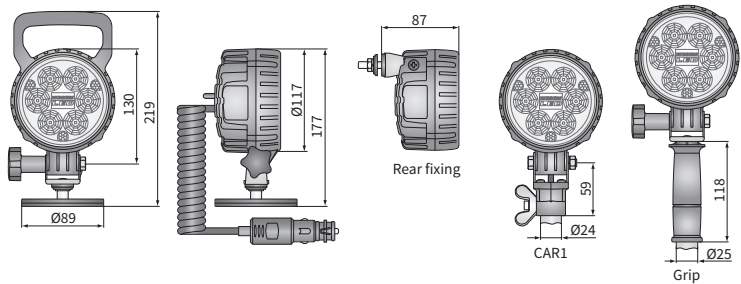

brackets - cat. No. CAR1.47300

brackets - cat. No. CAR3.50600

grip - cat. No. AR.54324

Useful parts while installing:

AMP Faston 250 plug 2-pin - cat. No. A.07138

deutsch plug DT06-2S 2-pin - cat. No. A.07135

DIMENSIONS

Cat. number	Luminous flux				IP rating	IP67	IP69K	Accessories	LED module 12V-24V/ handle	cable 0.5 m	cable 4 m	cable 8 m	switch	cigarette lighter plug	Mounting method	any	installed vertically up	rear	Bracket	neodymium magn.	CAR1	CAR3	grip	M8	Connectors	AMP Faston 250	Deutsch DT	AMP SuperSeal 1,5	Cap / Pin	
	3000 lm	2500 lm	2000 lm	1500 lm																										
CRC3J.57096	✓				✓	✓		✓	✓					✓	✓															
CRC3J.57090	✓				✓	✓		✓	✓					✓	✓															
CRC3F.50495		✓			✓	✓		✓	✓					✓	✓								✓							
CRC3F.50496		✓			✓	✓		✓	✓					✓	✓															
CRC3F.50497		✓			✓	✓		✓	✓					✓	✓											✓			2	
CRC3F.50441		✓			✓	✓		✓	✓					✓	✓										✓			2		
CRC3F.50440		✓			✓	✓		✓	✓					✓	✓										✓			2		
CRC3F.50489		✓			✓	✓		✓	✓	✓				✓	✓															
CRC3F.50425		✓			✓	✓		✓	✓	✓				✓	✓															
CRC3F.50429		✓			✓	✓		✓	✓					✓	✓										✓			2		
CRC3D.50294			✓		✓	✓		✓	✓					✓	✓															
CRC3D.50295			✓		✓	✓		✓	✓					✓	✓															
CRC3D.50225			✓		✓	✓		✓	✓	✓				✓	✓															
CRC3B.49294				✓	✓	✓		✓	✓					✓	✓															
CRC3B.49295				✓	✓	✓		✓	✓					✓	✓															
CRC3B.49239				✓	✓	✓		✓	✓					✓	✓										✓			2		
CRC3B.49238				✓	✓	✓		✓	✓					✓	✓										✓			2		
CRC3B.49225				✓	✓	✓		✓	✓	✓				✓	✓															