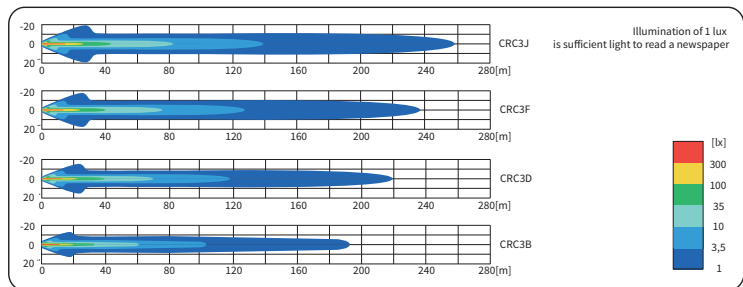

DIMENSIONS