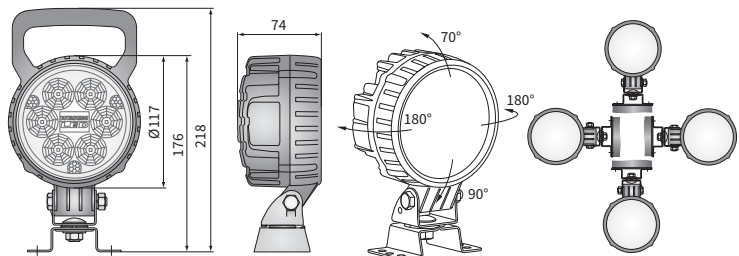

AMP Faston 250 plug 2-pin - cat. No. A.07138

DIMENSIONS

Cat. number	Luminous flux			IP rating	IP66	IP67	IP69K	Accessories	LED module 12V-24V				omega bracket	handle	cable 0.5 m	switch	Connectors	AMP Faston 250			Deutsch DT	AMP SuperSeal 1,5	
	2500 lm	2000 lm	1500 lm						Cap / Pin	AMP Faston 250	Deutsch DT	AMP SuperSeal 1,5						Cap / Pin					
CRC3F.50420	✓								✓	✓	✓	✓	✓	✓									
CRC3F.50482	✓								✓	✓	✓	✓	✓	✓									
CRC3F.50426	✓				✓				✓	✓	✓	✓	✓	✓									
CRC3F.50427	✓					✓			✓	✓	✓	✓	✓	✓									
CRC3F.50428	✓								✓	✓	✓	✓	✓	✓									
CRC3F.50430	✓								✓	✓	✓	✓	✓	✓									
CRC3F.50483	✓								✓	✓	✓	✓	✓	✓									
CRC3F.50436	✓				✓				✓	✓	✓	✓	✓	✓									
CRC3F.50437	✓					✓			✓	✓	✓	✓	✓	✓									
CRC3F.50438	✓								✓	✓	✓	✓	✓	✓									
CRC3D.50220		✓							✓	✓	✓	✓	✓	✓									
CRC3D.50282		✓							✓	✓	✓	✓	✓	✓									
CRC3D.50226		✓				✓			✓	✓	✓	✓	✓	✓									
CRC3D.50227		✓							✓	✓	✓	✓	✓	✓									
CRC3D.50228		✓							✓	✓	✓	✓	✓	✓									
CRC3D.50230			✓						✓	✓	✓	✓	✓	✓									
CRC3D.50283			✓						✓	✓	✓	✓	✓	✓									
CRC3D.50236			✓						✓	✓	✓	✓	✓	✓									
CRC3D.50237			✓						✓	✓	✓	✓	✓	✓									
CRC3D.50238			✓						✓	✓	✓	✓	✓	✓									
CRC3B.49220				✓					✓	✓	✓	✓	✓	✓									
CRC3B.49282				✓					✓	✓	✓	✓	✓	✓									
CRC3B.49226				✓					✓	✓	✓	✓	✓	✓									
CRC3B.49227				✓					✓	✓	✓	✓	✓	✓									
CRC3B.49228				✓					✓	✓	✓	✓	✓	✓									
CRC3B.49230				✓					✓	✓	✓	✓	✓	✓									
CRC3B.49283				✓					✓	✓	✓	✓	✓	✓									
CRC3B.49236				✓					✓	✓	✓	✓	✓	✓									
CRC3B.49237				✓					✓	✓	✓	✓	✓	✓									
CRC3B.49235				✓					✓	✓	✓	✓	✓	✓									