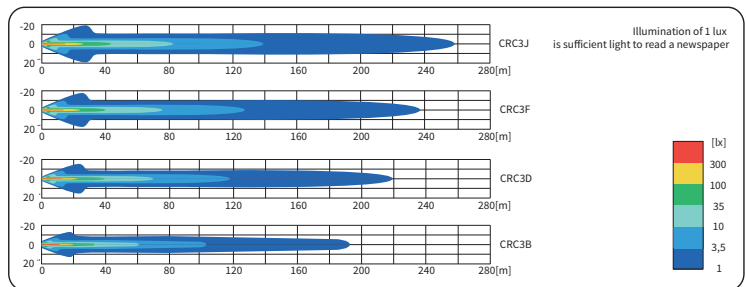

DIMENSIONS

Cat. number	Luminous flux				IP rating	IP66	IP67	IP69K	Accessories	LED module 12V/24V handle	cable 0.5 m	cable 8 m	switch	Connectors	AMP Faston 250	Deutsch DT	AMP SuperSeal 1,5	HB3	H9-H11	Cat. number	Luminous flux				IP rating	IP66	IP67	IP69K	Accessories	LED module 12V/24V handle	cable 0.5 m	cable 8 m	switch	Connectors	AMP Faston 250	Deutsch DT	AMP SuperSeal 1,5	HB3	H9-H11				
	3000 lm	2500 lm	2000 lm	1500 lm																	3000 lm	2500 lm	2000 lm	1500 lm																			
CRC3J.57000	✓					✓	✓	✓	✓	✓										CRC3D.50207																							
CRC3J.57007	✓					✓	✓	✓	✓	✓						✓				CRC3D.50208																							
CRC3F.50400		✓					✓	✓	✓	✓	✓									CRC3D.50210																							
CRC3F.50480		✓					✓	✓	✓	✓	✓	✓								CRC3D.50281																							
CRC3F.50406		✓				✓		✓	✓	✓										CRC3D.50216																							
CRC3F.50407		✓					✓	✓	✓	✓										CRC3D.50217																							
CRC3F.50408		✓					✓	✓	✓	✓										CRC3D.50218																							
CRC3F.50410		✓					✓	✓	✓	✓										CRC3B.49200																							
CRC3F.50481		✓					✓	✓	✓	✓	✓	✓	✓							CRC3B.49280																							
CRC3F.50494		✓					✓	✓	✓	✓	✓	✓	✓							CRC3B.49206																							
CRC3F.50416		✓				✓		✓	✓	✓				✓						CRC3B.49207																							
CRC3F.50417		✓					✓	✓	✓	✓										CRC3B.49208																							
CRC3F.50418		✓					✓	✓	✓	✓										CRC3B.49210																							
CRC3D.50200			✓				✓	✓	✓	✓	✓									CRC3B.49281																							
CRC3D.50280			✓				✓	✓	✓	✓	✓									CRC3B.49216																							
CRC3D.50206			✓				✓	✓	✓	✓										CRC3B.49217																							
							✓							✓						CRC3B.49218