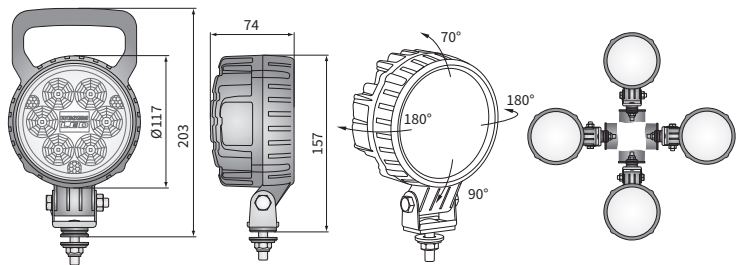

DIMENSIONS

Cat. number	Luminous flux				IP rating	IP66	IP67	IP69K	Accessories	LED module 12V/24V handle	cable 0.5 m	cable 8 m	switch	Connectors	AMP Faston 250	Deutsch DT	AMP SuperSeal 1,5	HB3	H9-H11	Cat. number	Luminous flux				IP rating	IP66	IP67	IP69K	Accessories	LED module 12V/24V handle	cable 0.5 m	cable 8 m	switch	Connectors	AMP Faston 250	Deutsch DT	AMP SuperSeal 1,5	HB3	H9-H11				
	3000 lm	2500 lm	2000 lm	1500 lm																	3000 lm	2500 lm	2000 lm	1500 lm																			
CRC3J.57000	✓					✓	✓	✓	✓	✓										CRC3D.50207																							
CRC3J.57007	✓					✓	✓	✓	✓	✓						✓				CRC3D.50208																							
CRC3F.50400		✓					✓	✓	✓	✓	✓									CRC3D.50210																							
CRC3F.50480		✓					✓	✓	✓	✓	✓	✓								CRC3D.50281																							
CRC3F.50406		✓				✓		✓	✓	✓										CRC3D.50216																							
CRC3F.50407		✓					✓	✓	✓	✓										CRC3D.50217																							
CRC3F.50408		✓					✓	✓	✓	✓										CRC3D.50218																							
CRC3F.50410		✓					✓	✓	✓	✓										CRC3B.49200																							
CRC3F.50481		✓					✓	✓	✓	✓	✓	✓	✓							CRC3B.49280																							
CRC3F.50494		✓					✓	✓	✓	✓	✓	✓	✓							CRC3B.49206																							
CRC3F.50416		✓				✓		✓	✓	✓				✓						CRC3B.49207																							
CRC3F.50417		✓					✓	✓	✓	✓										CRC3B.49208																							
CRC3F.50418		✓					✓	✓	✓	✓										CRC3B.49210																							
CRC3D.50200			✓				✓	✓	✓	✓	✓									CRC3B.49281																							
CRC3D.50280			✓				✓	✓	✓	✓	✓									CRC3B.49216																							
CRC3D.50206			✓				✓	✓	✓	✓										CRC3B.49217																							
							✓							✓						CRC3B.49218