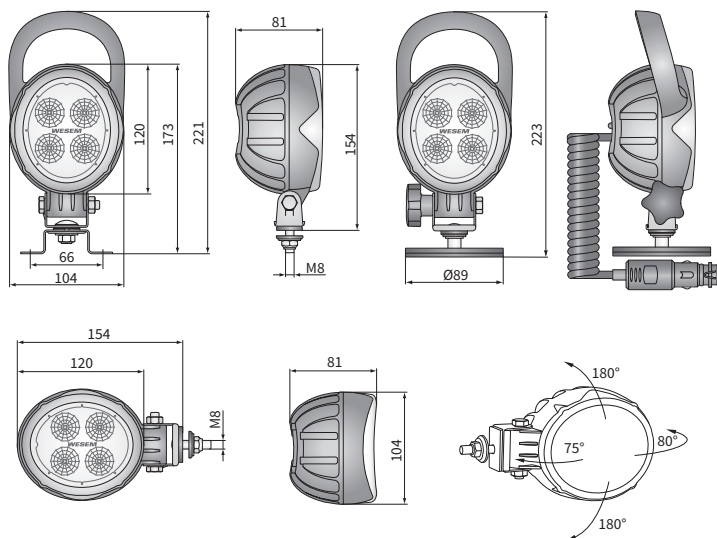

TECHNICAL DATA / FEATURES

- dimensions: 104x120x81, 120x104x81
- luminous flux of the LED module: 2000 lm, 1500 lm
- luminous flux of the lamp: 1600 lm, 1200 lm
- maximum power: 22W, 18W
- nominal voltage: 12V-24V DC
- permissible power supply voltage: 10.5V-30V DC
- source of light: 4 x LED
- colour temperature: 5700-7000K
- light distribution angle: 4°
- IP rating: IP67, IP69K, IP66
- work temperature: -40°C - +80°C
- housing's material: aluminium/plastic
- lens' material: plastic
- built-in connectors: AMP Faston 250, Deutsch DT, AMP SuperSeal 1.5
- other: protection:
 - against overheating
 - against reverse polarisation

The bracket parts are made of Inox steel.

Different colours of the frame are available: i.e. red, yellow (option).

It is possible to install needed connectors for a version with cable (on request).

Useful parts while installing:

- deutsch plug DT06-2S 2-pin - cat. No. A.07135
- AMP SuperSeal 1,5 plug 2-pin - cat. No. A.07137
- AMP Faston 250 plug 2-pin - cat. No. A.07138

DIMENSIONS

Cat. number	Luminous flux			IP rating	IP66	IP67	IP69K	Accessories		Mounting method	Bracket	M8	omega	Connectors				Packaging / pc	carton box
	2000 lm	1500 lm						LED module 12V-24V/ cable 0,5 m	installed vertically up					suspended	side	AMP Faston 250	Deutsch DT		
CRV2D.56200	✓					✓	✓	✓	✓	✓	✓							2	1
CRV2D.56206	✓					✓	✓	✓	✓	✓	✓			✓				2	1
CRV2D.56207	✓						✓	✓	✓	✓	✓				✓			2	1
CRV2D.56208	✓						✓	✓	✓	✓	✓					✓		2	1
CRV2D.56203	✓						✓	✓	✓	✓	✓						✓	2	1
CRV2B.58700		✓					✓	✓	✓	✓	✓							2	1
CRV2B.58706		✓				✓		✓	✓	✓	✓			✓				2	1
CRV2B.58707		✓					✓	✓	✓	✓	✓			✓				2	1
CRV2B.58708		✓					✓	✓	✓	✓	✓				✓			2	1
CRV2D.56240	✓						✓	✓	✓	✓	✓							2	1
CRV2D.56247	✓						✓	✓	✓	✓	✓				✓			2	1
CRV2B.58740		✓					✓	✓	✓	✓	✓							2	1
CRV2B.58747		✓					✓	✓	✓	✓	✓				✓			2	1