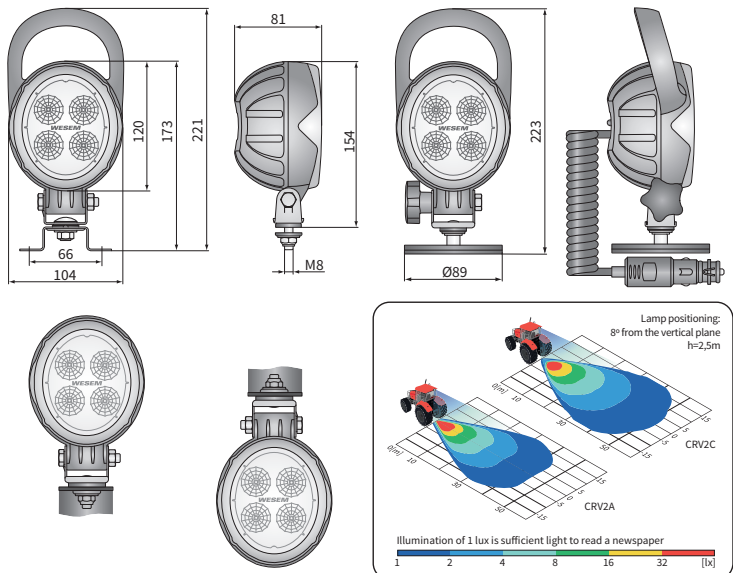

TECHNICAL DATA / FEATURES

- dimensions: 104x120x81
- luminous flux of the LED module: 2000 lm, 1500 lm
- luminous flux of the lamp: 1600 lm, 1200 lm
- maximum power: 22W, 18W
- nominal voltage: 12V-24V DC
- permissible power supply voltage: 10.5V-30V DC
- source of light: 4 x LED
- colour temperature: 5700-7000K
- light distribution angle: 60°
- IP rating: IP67, IP69K, IP66
- work temperature: -40°C - +80°C
- housing's material: aluminium/plastic
- lens' material: plastic
- built-in connectors: AMP Faston 250, Deutsch DT, AMP SuperSeal 1.5
- other: protection:
 - against overheating
 - against reverse polarisation

- deutsch plug DT06-2S 2-pin - cat. No. A.07135
- AMP SuperSeal 1,5 plug 2-pin - cat. No. A.07137
- AMP Faston 250 plug 2-pin - cat. No. A.07138

Replacement parts:

- neodymium magnet $\phi 89/500N$ (1 pc.) - cat. No. CAR4.51320

Equivalents for Hella:

- CRV2A.49600 - 1GM 996 136-361
- CRV2A.49610 - 1GM 996 136-311

DIMENSIONS

Cat. number	Luminous flux		IP rating	IP66	IP67	IP69K	Accessories	LED module 12V-24V	handle	cable 0.5 m	cable 8 m	switch	cigarette lighter plug	Bracket	M8	omega	neodymium magn.	Connectors	AMP Faston 250	Deutsch DT	AMP SuperSeal 1,5	H9-H11	
	2000 lm	1500 lm																					
CRV2C.56100	✓	✓																					
CRV2C.56106	✓	✓		✓	✓	✓																	
CRV2C.56107	✓	✓			✓	✓																	
CRV2C.56108	✓	✓			✓	✓																	
CRV2C.56103	✓	✓			✓	✓																	
CRV2A.49600		✓			✓	✓																	
CRV2A.49680		✓			✓	✓																	
CRV2A.49606		✓		✓	✓	✓																	
CRV2A.49607		✓			✓	✓																	
CRV2A.49608		✓			✓	✓																	
CRV2A.49610		✓			✓	✓																	
CRV2A.49681		✓			✓	✓																	
CRV2A.49616		✓		✓	✓	✓																	
CRV2A.49617		✓		✓	✓	✓																	