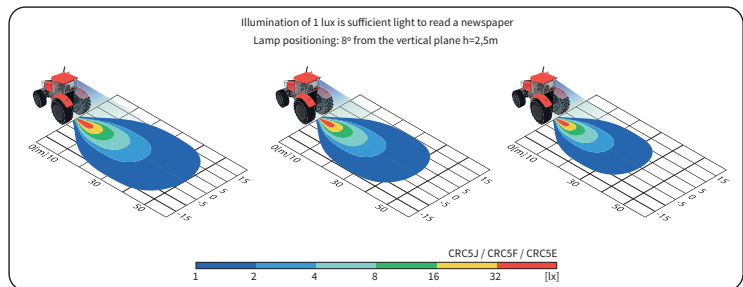

TECHNICAL DATA / FEATURES

- dimensions: $\phi 87 \times 72$
- luminous flux of the LED module: 2000 lm, 1500 lm, 1000 lm
- luminous flux of the lamp: 1600 lm, 1200 lm, 800 lm
- maximum power: 21W, 18W, 14.5W
- nominal voltage: 12V-24V DC
- permissible power supply voltage: 10.5V-30V DC
- source of light: 4 x LED
- colour temperature: 5700-7000K
- light distribution angle: 58°
- IP rating: IP67, IP69K
- work temperature: -40°C - +80°C
- housing's material: aluminium/plastic
- lens' material: plastic
- built-in connectors: AMP SuperSeal 1.5, Deutsch DT
- other: protection:
 - against overheating
 - against reverse polarisation

deutsch plug DT06-2S 2-pin - cat. No. A.07135

AMP SuperSeal 1,5 plug 2-pin - cat. No. A.07137

DIMENSIONS

Cat. number	Luminous flux			Beam angle	IP rating	Accessories			Connectors	Deutsch DT	AMP SuperSeal 1,5	H9-H11
	2000 lm	1500 lm	1000 lm			cable 0,5 m	cable 0,15 m	Bracket				
CRC5J.53421	✓			35°	✓							
CRC5J.53428	✓			58°	✓							
CRC5F.52020		✓			✓			✓				
CRC5F.52022		✓			✓			✓				
CRC5F.52021		✓			✓				✓			
CRC5F.52023		✓			✓			✓		✓		
CRC5F.52024		✓			✓					✓		
CRC5F.52025		✓			✓			✓		✓		
CRC5F.52026		✓			✓				✓			
CRC5F.52027		✓			✓			✓		✓		
Cat. number	Luminous flux			Beam angle	IP rating	Accessories			Connectors	Deutsch DT	AMP SuperSeal 1,5	H9-H11
	2000 lm	1500 lm	1000 lm			cable 0,5 m	cable 0,15 m	Bracket				
CRC5F.52028		✓			✓						✓	
CRC5E.51920			✓		✓			✓				
CRC5E.51922			✓		✓							
CRC5E.51921			✓		✓							
CRC5E.51923			✓		✓							
CRC5E.51924			✓		✓							
CRC5E.51925			✓		✓							
CRC5E.51926			✓		✓							
CRC5E.51927			✓		✓							
CRC5E.51928			✓		✓							