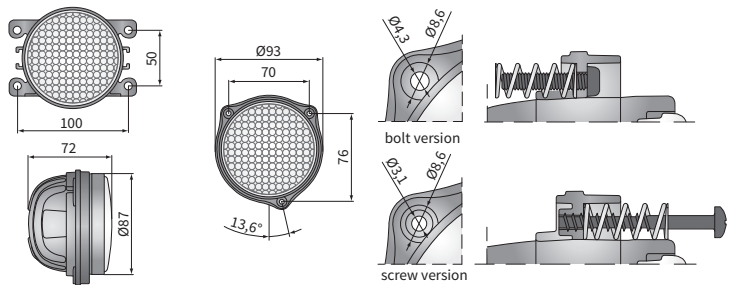

TECHNICAL DATA / FEATURES

- dimensions: $\phi 87 \times 72$
- luminous flux of the LED module: 2000 lm, 1500 lm, 1000 lm
- luminous flux of the lamp: 1600 lm, 1200 lm, 800 lm
- maximum power: 21W, 18W, 14.5W
- nominal voltage: 12V-24V DC
- permissible power supply voltage: 10.5V-30V DC
- source of light: 4 x LED
- colour temperature: 5700-7000K
- light distribution angle: 58°
- IP rating: IP67, IP69K
- work temperature: -40°C - +80°C
- housing's material: aluminium/plastic
- lens' material: plastic
- built-in connectors: AMP SuperSeal 1.5, Deutsch DT
- other: protection:
 - against overheating
 - against reverse polarisation

Correct polarity required.

Mounting: factory prepared places, built-in to vehicle's recess.

It is possible to install needed connectors for a version with cable (on request).

Useful parts while installing:

deutsch plug DT06-2S 2-pin - cat. No. A.07135

AMP SuperSeal 1,5 plug 2-pin - cat. No. A.07137

DIMENSIONS

Cat. number	Luminous flux			Beam angle	IP rating	Accessories			Connectors	Deutsch DT	AMP SuperSeal 1,5	H9-H11
	2000 lm	1500 lm	1000 lm			cable 0,5 m	cable 0,15 m	Bracket				
CRC5J.53421	✓			35°	✓							
CRC5J.53428	✓			58°	✓							
CRC5F.52020		✓			✓			✓				
CRC5F.52022		✓			✓			✓				
CRC5F.52021		✓			✓				✓			
CRC5F.52023		✓			✓			✓		✓		
CRC5F.52024		✓			✓					✓		
CRC5F.52025		✓			✓			✓		✓		
CRC5F.52026		✓			✓				✓			
CRC5F.52027		✓			✓			✓		✓		
Cat. number	Luminous flux			Beam angle	IP rating	Accessories			Connectors	Deutsch DT	AMP SuperSeal 1,5	H9-H11
	2000 lm	1500 lm	1000 lm			cable 0,5 m	cable 0,15 m	Bracket				
CRC5F.52028		✓			✓						✓	
CRC5E.51920			✓		✓			✓				
CRC5E.51922			✓		✓							
CRC5E.51921			✓		✓							
CRC5E.51923			✓		✓							
CRC5E.51924			✓		✓							
CRC5E.51925			✓		✓							
CRC5E.51926			✓		✓							
CRC5E.51927			✓		✓							
CRC5E.51928			✓		✓							