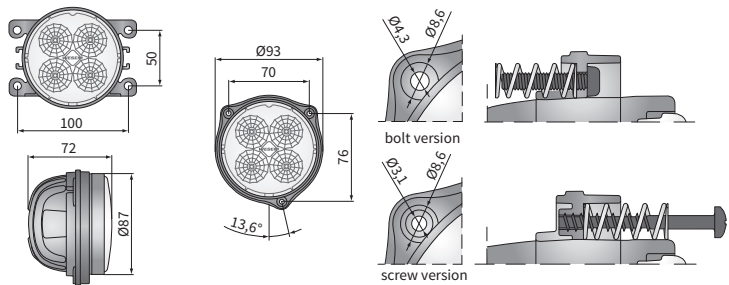

## TECHNICAL DATA / FEATURES

- dimensions:  $\phi 87 \times 72$
- luminous flux of the LED module: 2000 lm, 1500 lm, 1000 lm
- luminous flux of the lamp: 1600 lm, 1200 lm, 800 lm
- maximum power: 21W, 18W, 14.5W
- nominal voltage: 12V-24V DC
- permissible power supply voltage: 10.5V-30V DC
- source of light: 4 x LED
- colour temperature: 5700-7000K
- light distribution angle: 35°, 58°
- IP rating: IP67, IP69K
- work temperature: -40°C - +80°C
- housing's material: aluminium/plastic
- lens' material: plastic
- built-in connectors: AMP SuperSeal 1.5, Deutsch DT
- other: protection:
  - against overheating
  - against reverse polarisation

Correct polarity required.

Mounting: factory prepared places, built-in to vehicle's recess.

It is possible to install needed connectors for a version with cable (on request).

Useful parts while installing:

deutsch plug DT06-2S 2-pin - cat. No. A.07135

AMP SuperSeal 1,5 plug 2-pin - cat. No. A.07137

## DIMENSIONS

Cat. number	Luminous flux			Beam angle	IP rating	Accessories	Bracket	Connectors
	2000 lm	1500 lm	1000 lm					
CRC5K.54825	✓			35°	IP67		3 screws	Deutsch DT
CRC5K.54828	✓			58°	IP69K		3 bolts	AMP SuperSeal 1,5
CRC5K.54820	✓						4 bolts	H9-H11
CRC5H.53320	✓							
CRC5H.53325	✓							
CRC5H.53326	✓							
CRC5H.53328	✓							
CRC5H.53321	✓							
<b>CRC5D.51620</b>		✓						
CRC5D.51625		✓						
<b>CRC5D.51623</b>		✓						
<b>CRC5D.51627</b>		✓						
CRC5D.51622		✓						