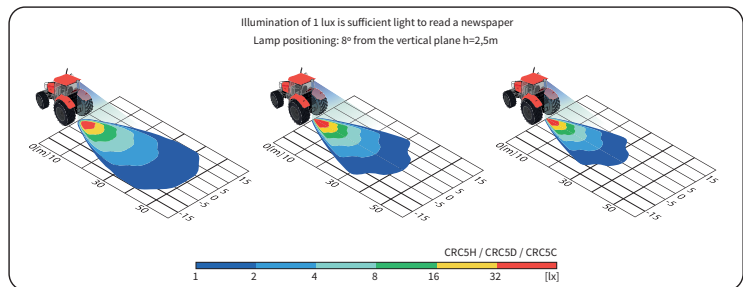

DIMENSIONS

Cat. number	Luminous flux			Beam angle	IP rating	Accessories	Bracket	Connectors
	2000 lm	1500 lm	1000 lm					
CRC5K.54825	✓			35°	IP67		3 screws	Deutsch DT
CRC5K.54828	✓			58°	IP69K		3 bolts	AMP SuperSeal 1,5
CRC5K.54820	✓						4 bolts	H9-H11
CRC5H.53320	✓							
CRC5H.53325	✓							
CRC5H.53326	✓							
CRC5H.53328	✓							
CRC5H.53321	✓							
CRC5D.51620		✓						
CRC5D.51625		✓						
CRC5D.51623		✓						
CRC5D.51627		✓						
CRC5D.51622		✓						

Cat. number	Luminous flux			Beam angle	IP rating	Accessories	Bracket	Connectors
	2000 lm	1500 lm	1000 lm					
CRC5D.51626		✓		35°	IP67		3 screws	Deutsch DT
CRC5D.51624		✓		58°	IP69K		3 bolts	AMP SuperSeal 1,5
CRC5D.51628		✓					4 bolts	H9-H11
CRC5D.51621		✓						
CRC5C.51520		✓						
CRC5C.51525		✓						
CRC5C.51523		✓						
CRC5C.51527		✓						
CRC5C.51522		✓						
CRC5C.51524		✓						
CRC5C.51526		✓						
CRC5C.51528		✓						
CRC5C.51521		✓