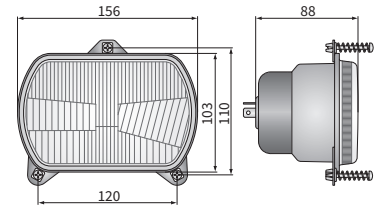

Cat. number	Cobo Catal. No.	Homologation code	Light functions			Type		Reference mark	Accessories	bulb gasket	Application	dedicated	Packaging / pc	carton box
			passing	driving	position	R2	H4							
RGP2.52650	05.389.000	332	✓	✓		✓		7.5		✓	A	1		
RGP2.52660	05.411.000	332	✓	✓	✓	✓		12.5		✓		1		
RGP2.52600	05.420.000	210	✓	✓			✓		✓		B	1		
RGP2.52610	05.421.000	210	✓	✓	✓	✓			✓		B	1