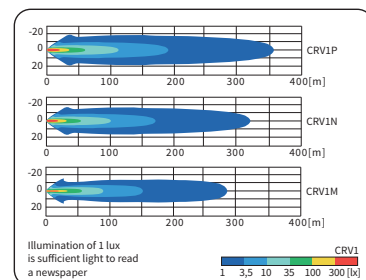

## TECHNICAL DATA / FEATURES

- dimensions: 176x87x86
- luminous flux of the LED module: 5500 lm, 4000 lm, 3000 lm
- luminous flux of the lamp: 4400 lm, 3200 lm, 2400 lm
- maximum power: 70W, 40W, 35W
- nominal voltage: 12V-24V DC
- permissible power supply voltage: 10.5V-30V DC
- source of light: 10 x LED
- colour temperature: 5700-7000K
- light distribution angle: 4°
- IP rating: IP67, IP69K, IP66
- work temperature: -40°C - +80°C
- housing's material: aluminium
- lens' material: plastic
- built-in connectors: AMP Faston 250, Deutsch DT, AMP SuperSeal 1.5
- other: protection:
  - against overheating
  - against reverse polarisation

Correct polarity required.

Mounting: as a freestanding on body panels. They can be installed in an upright or upside down position.

The bracket parts are made of Inox steel.

It is possible to install needed connectors for a version with cable (on request).

## DIMENSIONS

Cat. number	Luminous flux			IP rating	IP66	IP67	IP69K	Accessories				Bracket	M8	neodymium magn.	omega grip	Connectors					
	5500 lm	4000 lm	3000 lm					cable 0,15 m	cable 0,5 m	cable 0,8 m	cigarette lighter plug					switch	AMP Faston 250	Deutsch DT	AMP SuperSeal 1,5	HB3	Delphi 12129615
<b>CRV1P.56801</b>	✓																				
CRV1P.56803	✓																				
CRV1P.56804	✓																				
CRV1P.56887	✓																				
<b>CRV1N.53601</b>		✓																			
CRV1N.53606		✓																			
<b>CRV1N.53604</b>		✓																			
CRV1N.53602		✓																			
<b>CRV1N.53603</b>		✓																			