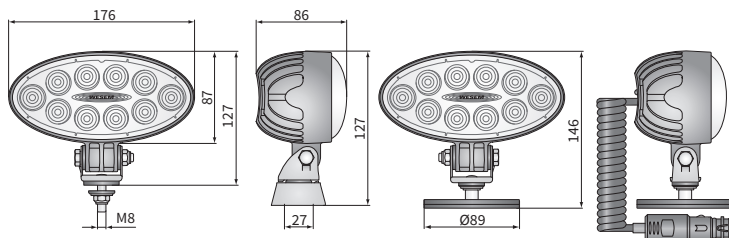

## TECHNICAL DATA / FEATURES

- dimensions: 176x87x86
- luminous flux of the LED module: 5500 lm, 4000 lm, 3000 lm
- luminous flux of the lamp: 4400 lm, 3200 lm, 2400 lm
- maximum power: 70W, 40W, 35W
- nominal voltage: 12V-24V DC
- permissible power supply voltage: 10.5V-30V DC
- source of light: 10 x LED
- colour temperature: 5700-7000K
- light distribution angle: 4°
- IP rating: IP67, IP69K, IP66
- work temperature: -40°C - +80°C
- housing's material: aluminium
- lens' material: plastic
- built-in connectors: AMP Faston 250, Deutsch DT, AMP SuperSeal 1.5
- other: protection:
  - against overheating
  - against reverse polarisation

Correct polarity required.

Mounting: as a freestanding on body panels. They can be installed in an upright or upside down position.

The bracket parts are made of Inox steel.

It is possible to install needed connectors for a version with cable (on request).

Useful parts while installing:

- deutsch plug DT06-2S 2-pin - cat. No. A.07135
- AMP SuperSeal 1,5 plug 2-pin - cat. No. A.07137
- AMP Faston 250 plug 2-pin - cat. No. A.07138

Replacement parts:

- grip - cat. No. AR.54324
- neodymium magnet  $\phi 89/500N$  (1 pc.) - cat. No. CAR4.51320

## DIMENSIONS

Cat. number	Luminous flux			IP rating	IP66	IP67	IP69K	Accessories				Bracket	M8	neodymium magn.	omega grip	Connectors					
	5500 lm	4000 lm	3000 lm					cable 0,15 m	cable 0,5 m	cable 0,8 m	cigarette lighter plug					switch	AMP Faston 250	Deutsch DT	AMP SuperSeal 1,5	HB3	Delphi 12129615
<b>CRV1P.56801</b>	✓																				
CRV1P.56803	✓																				
CRV1P.56804	✓																				
CRV1P.56887	✓																				
<b>CRV1N.53601</b>		✓																			
CRV1N.53606		✓																			
<b>CRV1N.53604</b>		✓																			
CRV1N.53602		✓																			
<b>CRV1N.53603</b>		✓																			