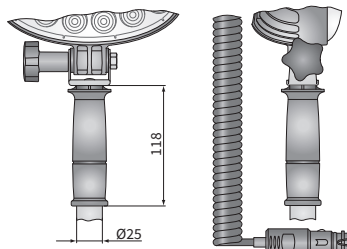

## TECHNICAL DATA / FEATURES

- dimensions: 176x87x86
- luminous flux of the LED module: 5500 lm, 4000 lm, 3000 lm
- luminous flux of the lamp: 4400 lm, 3200 lm, 2400 lm
- maximum power: 70W, 40W, 35W
- nominal voltage: 12V-24V DC
- permissible power supply voltage: 10.5V-30V DC
- source of light: 10 x LED
- colour temperature: 5700-7000K
- light distribution angle: 4°
- IP rating: IP67, IP69K, IP66
- work temperature: -40°C - +80°C
- housing's material: aluminium
- lens' material: plastic
- built-in connectors: AMP Faston 250, Deutsch DT, AMP SuperSeal 1.5
- other: protection:
  - against overheating
  - against reverse polarisation

Correct polarity required.

Mounting: as a freestanding on body panels. They can be installed in an upright or upside down position.

The bracket parts are made of Inox steel.

It is possible to install needed connectors for a version with cable (on request).

Useful parts while installing:

- deutsch plug DT06-2S 2-pin - cat. No. A.07135
- AMP SuperSeal 1,5 plug 2-pin - cat. No. A.07137
- AMP Faston 250 plug 2-pin - cat. No. A.07138

Replacement parts:

- grip - cat. No. AR.54324
- neodymium magnet  $\phi 89/500N$  (1 pc.) - cat. No. CAR4.51320

## DIMENSIONS

Cat. number	Luminous flux			IP rating	IP66	IP67	IP69K	Accessories				Bracket	M8	neodymium magn.	omega grip	Connectors					
	5500 lm	4000 lm	3000 lm					cable 0,15 m	cable 0,5 m	cable 0,8 m	cigarette lighter plug					switch	AMP Faston 250	Deutsch DT	AMP SuperSeal 1,5	HB3	Delphi 12129615
<b>CRV1P.56801</b>	✓																				
CRV1P.56803	✓																				
CRV1P.56804	✓																				
CRV1P.56887	✓																				
<b>CRV1N.53601</b>		✓																			
CRV1N.53606		✓																			
<b>CRV1N.53604</b>		✓																			
CRV1N.53602		✓																			
<b>CRV1N.53603</b>		✓																			