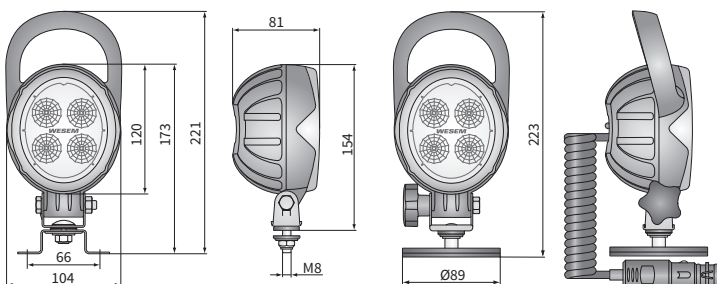

TECHNICAL DATA / FEATURES

- dimensions: 104x120x81
- luminous flux of the LED module: 2000 lm, 1500 lm
- luminous flux of the lamp: 1600 lm, 1200 lm
- maximum power: 22W, 18W
- nominal voltage: 12V-24V DC
- permissible power supply voltage: 10.5V-30V DC
- source of light: 4 x LED
- colour temperature: 5700-7000K
- light distribution angle: 60°
- IP rating: IP67, IP69K, IP66
- work temperature: -40°C - +80°C
- housing's material: aluminium/plastic
- lens' material: plastic
- built-in connectors: AMP Faston 250, Deutsch DT, AMP SuperSeal 1.5
- other: protection:
 - against overheating
 - against reverse polarisation

Equivalents for Hella:

- CRV2A.49600 - 1GM 996 136-361
- CRV2A.49610 - 1GM 996 136-311

DIMENSIONS

Cat. number	Luminous flux		IP rating	IP66	IP67	IP69K	Accessories				Bracket	M8	omega	neodymium magn.	Connectors			
	2000 lm	1500 lm					LED module 12V-24V handle	cable 0.5 m	cable 8 m	switch					cigarette lighter plug	AMP Faston 250	Deutsch DT	AMP SuperSeal 1,5
CRV2C.56100	✓	✓		✓	✓	✓	✓	✓	✓	✓	✓	✓	✓	✓	✓	✓	✓	✓
CRV2C.56106	✓	✓		✓	✓	✓	✓	✓	✓	✓	✓	✓	✓	✓	✓	✓	✓	✓
CRV2C.56107	✓	✓		✓	✓	✓	✓	✓	✓	✓	✓	✓	✓	✓	✓	✓	✓	✓
CRV2C.56108	✓	✓		✓	✓	✓	✓	✓	✓	✓	✓	✓	✓	✓	✓	✓	✓	✓
CRV2C.56103	✓	✓		✓	✓	✓	✓	✓	✓	✓	✓	✓	✓	✓	✓	✓	✓	✓
CRV2A.49600	✓	✓		✓	✓	✓	✓	✓	✓	✓	✓	✓	✓	✓	✓	✓	✓	✓
CRV2A.49680	✓	✓		✓	✓	✓	✓	✓	✓	✓	✓	✓	✓	✓	✓	✓	✓	✓
CRV2A.49606	✓	✓	✓	✓	✓	✓	✓	✓	✓	✓	✓	✓	✓	✓	✓	✓	✓	✓
CRV2A.49607	✓	✓	✓	✓	✓	✓	✓	✓	✓	✓	✓	✓	✓	✓	✓	✓	✓	✓
CRV2A.49608	✓	✓	✓	✓	✓	✓	✓	✓	✓	✓	✓	✓	✓	✓	✓	✓	✓	✓
CRV2A.49610	✓	✓	✓	✓	✓	✓	✓	✓	✓	✓	✓	✓	✓	✓	✓	✓	✓	✓
CRV2A.49681	✓	✓	✓	✓	✓	✓	✓	✓	✓	✓	✓	✓	✓	✓	✓	✓	✓	✓
CRV2A.49616	✓	✓	✓	✓	✓	✓	✓	✓	✓	✓	✓	✓	✓	✓	✓	✓	✓	✓
CRV2A.49617	✓	✓	✓	✓	✓	✓	✓	✓	✓	✓	✓	✓	✓	✓	✓	✓	✓	✓