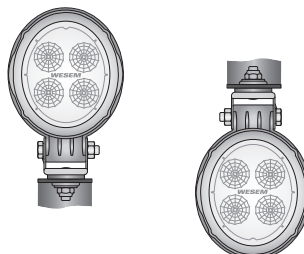

TECHNICAL DATA / FEATURES

- dimensions: 104x120x81
- luminous flux of the LED module: 2000 lm, 1500 lm
- luminous flux of the lamp: 1600 lm, 1200 lm
- maximum power: 22W, 18W
- nominal voltage: 12V-24V DC
- permissible power supply voltage: 10.5V-30V DC
- source of light: 4 x LED
- colour temperature: 5700-7000K
- light distribution angle: 60°
- IP rating: IP67, IP69K, IP66
- work temperature: -40°C - +80°C
- housing's material: aluminium/plastic
- lens' material: plastic
- built-in connectors: AMP Faston 250, Deutsch DT, AMP SuperSeal 1.5
- other: protection:
 - against overheating
 - against reverse polarisation

- deutsch plug DT06-2S 2-pin - cat. No. A.07135
- AMP SuperSeal 1,5 plug 2-pin - cat. No. A.07137
- AMP Faston 250 plug 2-pin - cat. No. A.07138

Replacement parts:

- neodymium magnet $\phi 89/500N$ (1 pc.) - cat. No. CAR4.51320

Equivalents for Hella:

- CRV2A.49600 - 1GM 996 136-361
- CRV2A.49610 - 1GM 996 136-311

DIMENSIONS

Cat. number	Luminous flux		IP rating	IP66	IP67	IP69K	Accessories				Bracket	M8	omega	neodymium magn.	Connectors			
	2000 lm	1500 lm					LED module 12V-24V handle	cable 0.5 m	cable 8 m	switch					cigarette lighter plug	AMP Faston 250	Deutsch DT	AMP SuperSeal 1,5
CRV2C.56100	✓	✓		✓	✓	✓	✓	✓	✓	✓	✓	✓	✓	✓	✓	✓	✓	✓
CRV2C.56106	✓	✓		✓	✓	✓	✓	✓	✓	✓	✓	✓	✓	✓	✓	✓	✓	✓
CRV2C.56107	✓	✓		✓	✓	✓	✓	✓	✓	✓	✓	✓	✓	✓	✓	✓	✓	✓
CRV2C.56108	✓	✓		✓	✓	✓	✓	✓	✓	✓	✓	✓	✓	✓	✓	✓	✓	✓
CRV2C.56103	✓	✓		✓	✓	✓	✓	✓	✓	✓	✓	✓	✓	✓	✓	✓	✓	✓
CRV2A.49600	✓	✓		✓	✓	✓	✓	✓	✓	✓	✓	✓	✓	✓	✓	✓	✓	✓
CRV2A.49680	✓	✓		✓	✓	✓	✓	✓	✓	✓	✓	✓	✓	✓	✓	✓	✓	✓
CRV2A.49606	✓	✓	✓	✓	✓	✓	✓	✓	✓	✓	✓	✓	✓	✓	✓	✓	✓	✓
CRV2A.49607	✓	✓	✓	✓	✓	✓	✓	✓	✓	✓	✓	✓	✓	✓	✓	✓	✓	✓
CRV2A.49608	✓	✓	✓	✓	✓	✓	✓	✓	✓	✓	✓	✓	✓	✓	✓	✓	✓	✓
CRV2A.49610	✓	✓	✓	✓	✓	✓	✓	✓	✓	✓	✓	✓	✓	✓	✓	✓	✓	✓
CRV2A.49681	✓	✓	✓	✓	✓	✓	✓	✓	✓	✓	✓	✓	✓	✓	✓	✓	✓	✓
CRV2A.49616	✓	✓	✓	✓	✓	✓	✓	✓	✓	✓	✓	✓	✓	✓	✓	✓	✓	✓
CRV2A.49617	✓	✓	✓	✓	✓	✓	✓	✓	✓	✓	✓	✓	✓	✓	✓	✓	✓	✓