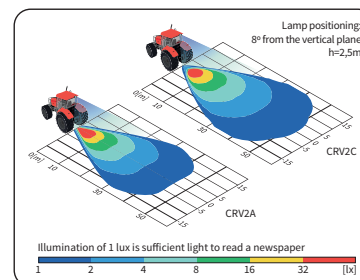

TECHNICAL DATA / FEATURES

- dimensions: 104x120x81
- luminous flux of the LED module: 2000 lm, 1500 lm
- luminous flux of the lamp: 1600 lm, 1200 lm
- maximum power: 22W, 18W
- nominal voltage: 12V-24V DC
- permissible power supply voltage: 10.5V-30V DC
- source of light: 4 x LED
- colour temperature: 5700-7000K
- light distribution angle: 60°
- IP rating: IP67, IP69K, IP66
- work temperature: -40°C - +80°C
- housing's material: aluminium/plastic
- lens' material: plastic
- built-in connectors: AMP Faston 250, Deutsch DT, AMP SuperSeal 1.5
- other: protection:
 - against overheating
 - against reverse polarisation

Equivalents for Hella:

- CRV2A.49600 - 1GM 996 136-361
- CRV2A.49610 - 1GM 996 136-311

DIMENSIONS

Cat. number	Luminous flux		IP rating	IP66	IP67	IP69K	Accessories				Bracket	M8	omega	neodymium magn.	Connectors			
	2000 lm	1500 lm					LED module 12V-24V handle	cable 0.5 m	cable 8 m	switch					cigarette lighter plug	AMP Faston 250	Deutsch DT	AMP SuperSeal 1,5
CRV2C.56100	✓	✓		✓	✓	✓	✓	✓	✓	✓	✓	✓	✓	✓	✓	✓	✓	✓
CRV2C.56106	✓	✓		✓	✓	✓	✓	✓	✓	✓	✓	✓	✓	✓	✓	✓	✓	✓
CRV2C.56107	✓	✓		✓	✓	✓	✓	✓	✓	✓	✓	✓	✓	✓	✓	✓	✓	✓
CRV2C.56108	✓	✓		✓	✓	✓	✓	✓	✓	✓	✓	✓	✓	✓	✓	✓	✓	✓
CRV2C.56103	✓	✓		✓	✓	✓	✓	✓	✓	✓	✓	✓	✓	✓	✓	✓	✓	✓
CRV2A.49600	✓	✓		✓	✓	✓	✓	✓	✓	✓	✓	✓	✓	✓	✓	✓	✓	✓
CRV2A.49680	✓	✓		✓	✓	✓	✓	✓	✓	✓	✓	✓	✓	✓	✓	✓	✓	✓
CRV2A.49606	✓	✓	✓	✓	✓	✓	✓	✓	✓	✓	✓	✓	✓	✓	✓	✓	✓	✓
CRV2A.49607	✓	✓	✓	✓	✓	✓	✓	✓	✓	✓	✓	✓	✓	✓	✓	✓	✓	✓
CRV2A.49608	✓	✓	✓	✓	✓	✓	✓	✓	✓	✓	✓	✓	✓	✓	✓	✓	✓	✓
CRV2A.49610	✓	✓	✓	✓	✓	✓	✓	✓	✓	✓	✓	✓	✓	✓	✓	✓	✓	✓
CRV2A.49681	✓	✓	✓	✓	✓	✓	✓	✓	✓	✓	✓	✓	✓	✓	✓	✓	✓	✓
CRV2A.49616	✓	✓	✓	✓	✓	✓	✓	✓	✓	✓	✓	✓	✓	✓	✓	✓	✓	✓
CRV2A.49617	✓	✓	✓	✓	✓	✓	✓	✓	✓	✓	✓	✓	✓	✓	✓	✓	✓	✓