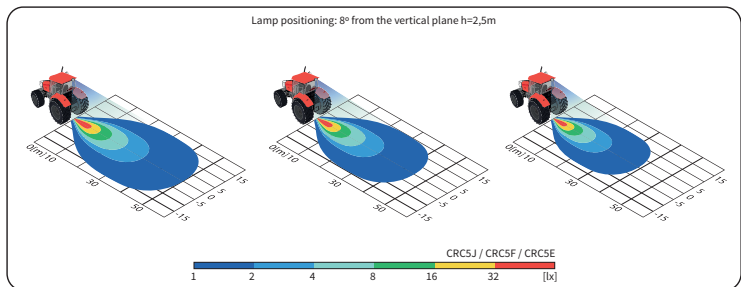

DIMENSIONS