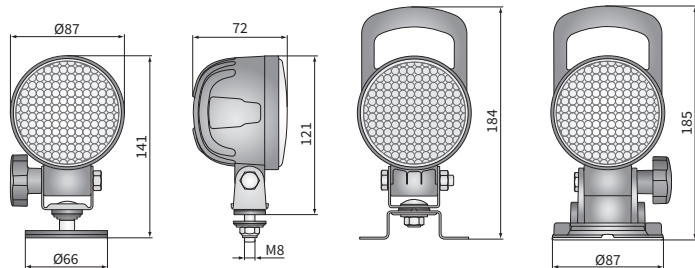

**TECHNICAL DATA / FEATURES**

- dimensions:  $\phi 87 \times 72$
- luminous flux of the LED module: 2000 lm, 1500 lm, 1000 lm
- luminous flux of the lamp: 1600 lm, 1200 lm, 800 lm
- maximum power: 21W, 18W, 14.5W
- nominal voltage: 12V-24V DC
- permissible power supply voltage: 10.5V-30V DC
- source of light: 4 x LED
- colour temperature: 5700-7000K
- light distribution angle: 58°
- IP rating: IP67, IP69K, IP66
- work temperature: -40°C - +80°C
- housing's material: aluminium
- lens' material: plastic
- built-in connectors: AMP Faston 250, Deutsch DT, AMP SuperSeal 1.5
- other: protection:
  - against overheating
  - against reverse polarisation

Equivalents for Hella:

- CRC5F.52001 - IGO 996 476-001
- CRC5E.51901 - IGO 996 276-451
- CRC5E.51906 - IGO 996 276-481

**DIMENSIONS**

Cat. number	Luminous flux			IP rating	Accessories	LED module 12V-24V handle	cable 0,15 m	cable 0,5 m	cable 8 m	switch	cigarette lighter plug	neodymium magn. holder	suction cup holder	case	Connectors
	2000 lm	1500 lm	1000 lm												
<b>CRC5J.53401</b>	✓														
CRC5J.53406	✓			✓	✓	✓									
<b>CRC5J.53414</b>	✓				✓	✓									
CRC5J.53415	✓			✓	✓	✓									
CRC5J.53453	✓				✓	✓			✓	✓	✓	✓	✓	✓	
CRC5J.53455	✓				✓	✓			✓	✓	✓	✓	✓	✓	
<b>CRC5J.53456</b>	✓				✓	✓			✓	✓	✓	✓	✓	✓	
<b>CRC5J.53459</b>	✓				✓	✓			✓	✓	✓	✓	✓	✓	
<b>CRC5F.52001</b>		✓			✓	✓		✓							
CRC5F.52006		✓		✓	✓	✓									✓
<b>CRC5F.52014</b>		✓			✓	✓									✓
CRC5F.52002		✓			✓	✓		✓							✓